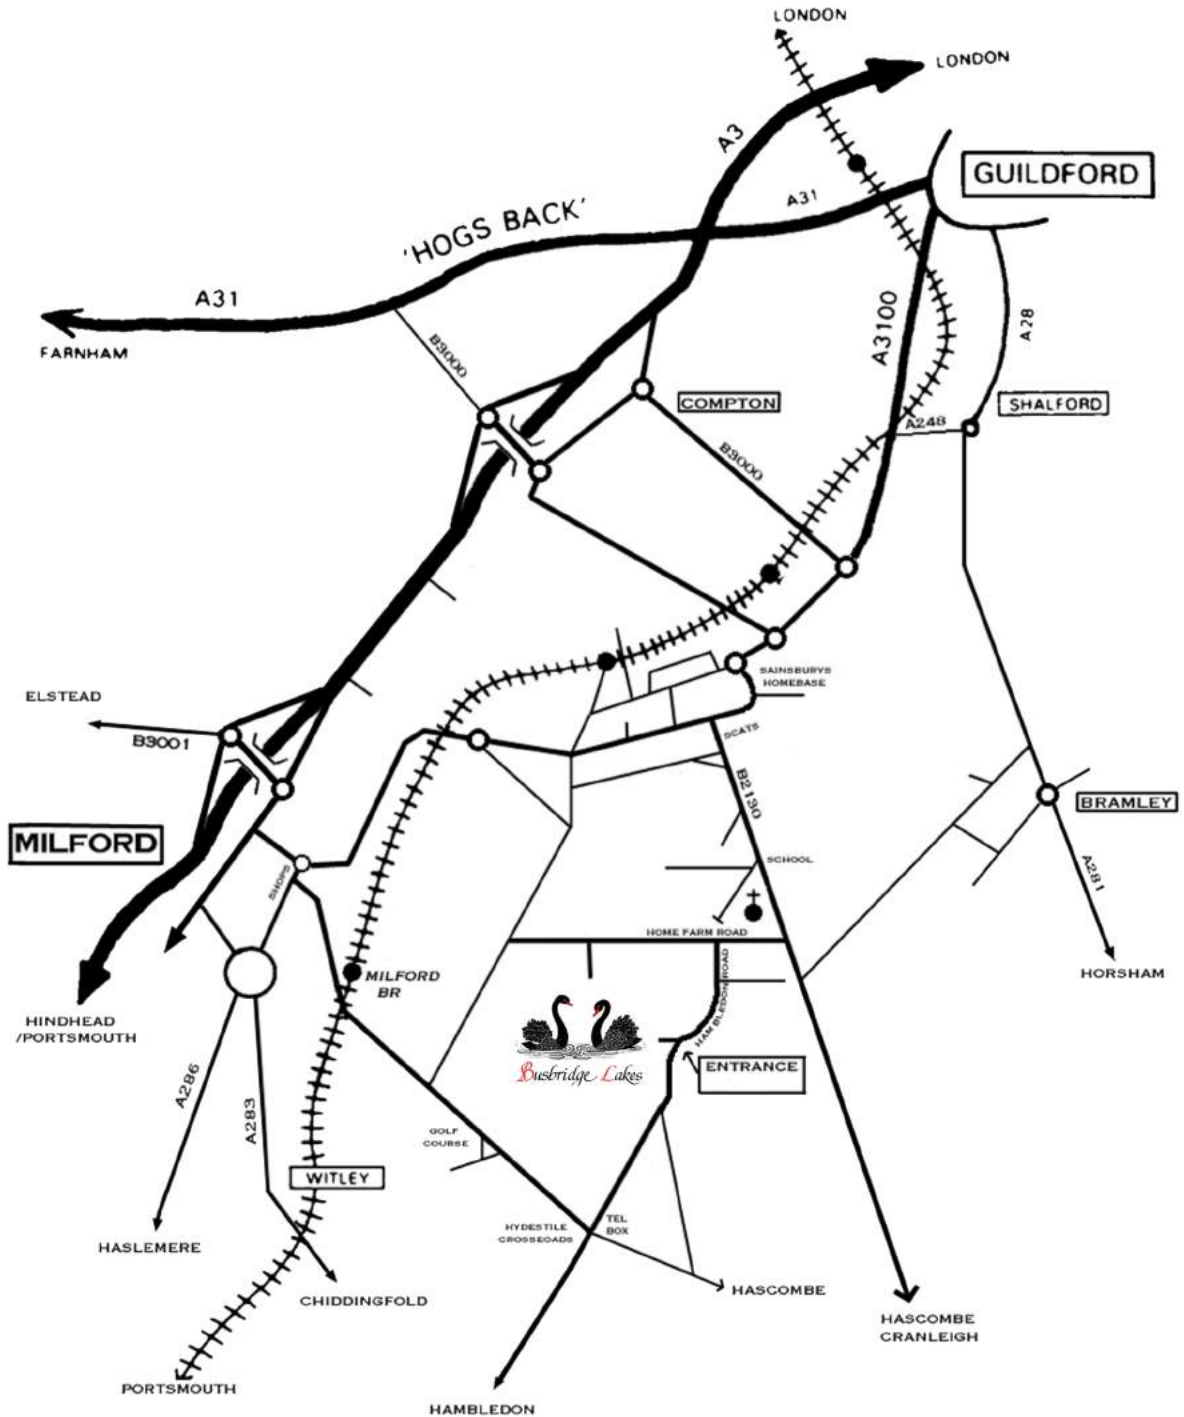

Please note most sat navs will direct you approx 75m past (if coming from Godalming) / short of (if coming from Milford) the entrance. Look for a sign with 2 black swans on it - that's the main entrance.